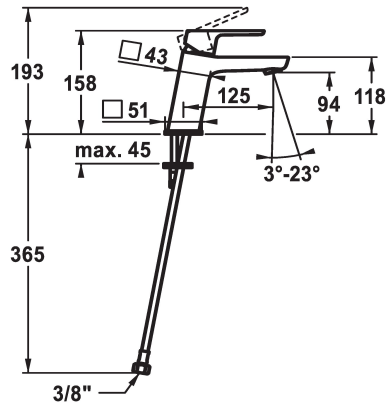

KWC MONTA

Lever mixer - Basin - CoolFix

Modell-Linie: MONTA | 12.411.072.000FL

Taps | Manual taps

KWC-No.

124516

chromeline, A 125, flexible connection hoses, with pop-up valve

124517

chromeline, A 125, flexible connection hoses, without pop-up valve

- * Lever mixer
- * CoolFix - Cold water flow with a centered lever
- * EcoProtect - water-saving device
- * Fixed spout
- Neoperl® Perlator® SSR, swivelling jet regulator
- * OptimalSpace - ample space for washing or working
- * KWC cartridge M 35 OP

pop-up assembly

with pop-up valve

without pop-up valve

- with ceramic discs
- flow rate and temperature continuously variable
- temperature limitation
- * Flexible connection hoses 3/8"
- * Fastening by means of stud bolt M8 x 1
- * Mounting hole size ø35 mm

Technical Data

Flow rate
pop-up assembly
Connection
Spout
Handling
Color code
Installation type
Faucet_typ
Dimension Height
Energysaving
Acoustic group
Projection A
Energy label
Dimension Water outlet
material