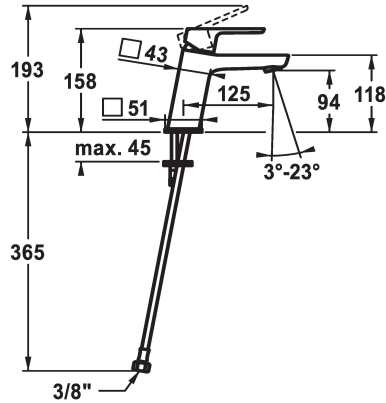

KWC MONTA Lever mixer - Basin - CoolFix

Modell-Linie: MONTA | 12.411.072.000FL
Taps | Manual taps

KWC-No.

124516
chromeline, A 125, flexible connection hoses, with pop-up valve

124517
chromeline, A 125, flexible connection hoses, without pop-up valve

Pop-up_valve

with pop-up valve

without pop-up valve

- with ceramic discs
- flow rate and temperature continuously variable
- temperature limitation
- * Flexible connection hoses 3/8"
- * Fastening by means of stud bolt M8 x 1
- * Mounting hole size ø35 mm

Technical Data

Flow rate
Pop-up_valve
Connection
Spout
Handling
Color code
Installation_type
Faucet_typ
Dimension Height
Energysaving
G_Acoustic group
Projection_A
Energy Label
Dimension Water outlet
material

5 l/min (3 bar)
without pop-up valve
Flexible connection hoses
fixed
top lever
chrome
Pillar installation
Lever mixer
158
Coolfix
I
A 125
A
94
Brass

Spare Parts

KWC MONTA
Lever mixer - Basin - CoolFix

Modell-Linie: MONTA | 12.411.072.000FL
Taps | Manual taps