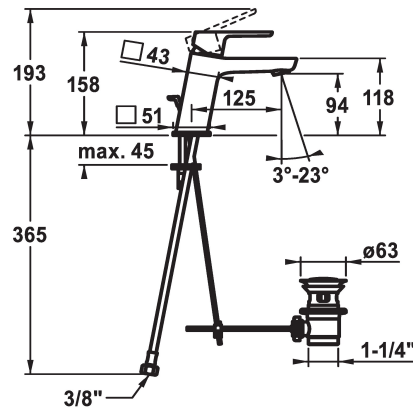

KWC MONTA

Lever mixer - Basin - CoolFix

Modell-Linie: MONTA | 12.411.032.000FL

Armatura umywalkowa | Armatura jednouchwytywa

KWC-No.

124516

chromeline, A 125, flexible connection hoses, with pop-up valve

124517

chromeline, A 125, flexible connection hoses, without pop-up valve

- * Lever mixer
- * CoolFix - Cold water flow with a centered lever
- * EcoProtect - water-saving device
- * Fixed spout
- Neoperl® Perlator® SSR, swivelling jet regulator
- * OptimalSpace - ample space for washing or working
- * KWC cartridge M 35 OP

ATT-KWC- ABLAUFGARNITUR

mit_Ablaufgarnitur

ohne_Ablaufgarnitur

- with ceramic discs
- flow rate and temperature continuously variable
- temperature limitation
- * Flexible connection hoses 3/8"
- * Fastening by means of stud bolt M8 x 1
- * Mounting hole size ø35 mm

Faucet_typ

Dimension Height

ATT-KWC-ENERGIESPAREN

G_Acoustic group

Projection_A

EnergyLabelCH

ATT-KWC-MASS-WASSERAUSTRITT

Material