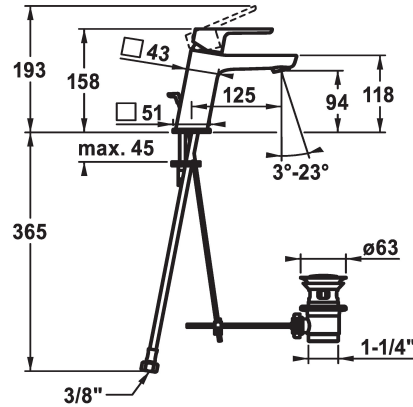

## KWC MONTA

Lever mixer - Basin - CoolFix

Modell-Linie: MONTA | 12.411.032.000FL

Hanat | Käsi­käyt­toiset hanat

### KWC-No.

**124516**

chromeline, A 125, flexible connection hoses, with pop-up valve

**124517**

chromeline, A 125, flexible connection hoses, without pop-up valve

- \* Lever mixer
- \* CoolFix - Cold water flow with a centered lever
- \* EcoProtect - water-saving device
- \* Fixed spout
- \* Neoperl® Perlator® SSR, swivelling jet regulator
- \* OptimalSpace - ample space for washing or working
- \* KWC cartridge M 35 OP

### ATT-KWC- ABLAUF­GARNITUR

mit\_Ablaufgarnitur

ohne\_Ablaufgarnitur

- with ceramic discs
- flow rate and temperature continuously variable
- temperature limitation
- \* Flexible connection hoses 3/8"
- \* Fastening by means of stud bolt M8 x 1
- \* Mounting hole size ø35 mm

Faucet\_typ

Measure\_Height

ATT-KWC-ENERGIESPAREN

G\_Acoustic group

Projection\_A

EnergyLabelCH

ATT-KWC-MASS-WASSERAUSTRITT

Materiaali