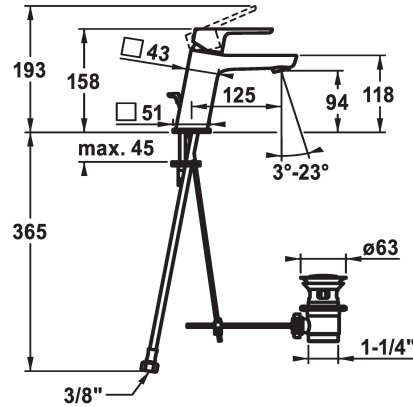

KWC MONTA Lever mixer - Basin - CoolFix

Modell-Linie: MONTA | 12.411.032.000FL
Taps | Manual taps

KWC-No.

124516
chromeline, A 125, flexible connection hoses, with pop-up valve

124517
chromeline, A 125, flexible connection hoses, without pop-up valve

pop-up valve

with pop-up valve

without pop-up valve

- with ceramic discs
- flow rate and temperature continuously variable
- temperature limitation
- * Flexible connection hoses 3/8"
- * Fastening by means of stud bolt M8 x 1
- * Mounting hole size ø35 mm

Technical Data

Flow rate
pop-up valve
Connection
Spout
Handling
Color code
Installation type
Faucet_typ
Measure Height
Energysaving
Acoustic group
Projection A
Energy label
Dimension Water outlet
material

5 l/min (3 bar)
with pop-up valve
Flexible connection hoses
fixed
top lever
chromeline
Pillar installation
Lever mixer
158
Coolfix
I
A 125
A
94
Brass

Spare Parts

KWC MONTA
Lever mixer - Basin - CoolFix

Modell-Linie: MONTA | 12.411.032.000FL
Taps | Manual taps