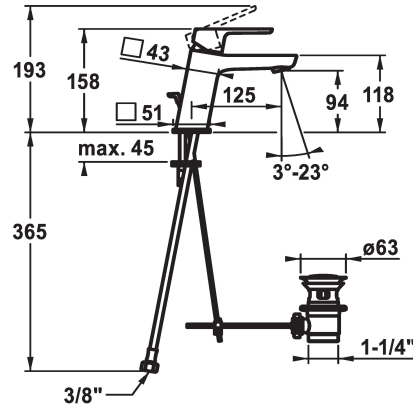

KWC MONTA Lever mixer - Basin - CoolFix

Modell-Linie: MONTA | 12.411.032.000FL
Taps | Manual taps

KWC-No.

124516
chromeline, A 125, flexible connection hoses, with pop-up valve

124517
chromeline, A 125, flexible connection hoses, without pop-up valve

pop-up assembly

with pop-up valve

without pop-up valve

- with ceramic discs
- flow rate and temperature continuously variable
- temperature limitation
- * Flexible connection hoses 3/8"
- * Fastening by means of stud bolt M8 x 1
- * Mounting hole size ø35 mm

Technical Data

Flow rate
pop-up assembly
Connection
Spout
Handling
Color code
Installation type
Faucet_typ
Dimension Height
Energysaving
Acoustic group
Projection A
Energy label
Dimension Water outlet
material

5 l/min (3 bar)
with pop-up valve
Flexible connection hoses
fixed
top lever
chromeline
Pillar installation
Lever mixer
158
Coolfix
I
A 125
A
94
Brass

Spare Parts

KWC MONTA
Lever mixer - Basin - CoolFix

Modell-Linie: MONTA | 12.411.032.000FL
Taps | Manual taps