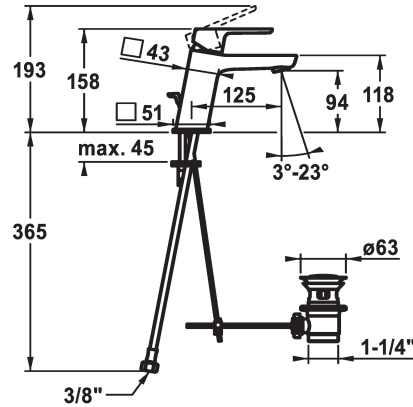

KWC MONTA Lever mixer - Basin - CoolFix

Modell-Linie: MONTA | 12.411.032.000FL
Taps | Manual taps

KWC-No.

124516
chromeline, A 125, flexible connection hoses, with pop-up valve

124517
chromeline, A 125, flexible connection hoses, without pop-up valve

Pop-up_valve

with pop-up valve

without pop-up valve

- with ceramic discs
- flow rate and temperature continuously variable
- temperature limitation
- * Flexible connection hoses 3/8"
- * Fastening by means of stud bolt M8 x 1
- * Mounting hole size ø35 mm

Technical Data

| |
|------------------------|
| Flow rate |
| Pop-up_valve |
| Connection |
| Spout |
| Handling |
| Color code |
| Installation_type |
| Faucet_typ |
| Dimension Height |
| Energysaving |
| G_Acoustic group |
| Projection_A |
| Energy Label |
| Dimension Water outlet |
| material |

| |
|---------------------------|
| 5 l/min (3 bar) |
| with pop-up valve |
| Flexible connection hoses |
| fixed |
| top lever |
| chrome |
| Pillar installation |
| Lever mixer |
| 158 |
| Coolfix |
| I |
| A 125 |
| A |
| 94 |
| Brass |