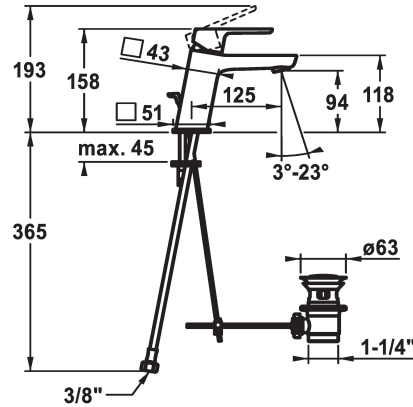

## KWC MONTA

Lever mixer - Basin - CoolFix

Modell-Linie: MONTA | 12.411.032.000FL  
Umyvadlové armatury | Hydraulické armatury

### KWC-No.

**124516**  
chromeline, A 125, flexible connection hoses, with pop-up valve

**124517**  
chromeline, A 125, flexible connection hoses, without pop-up valve

- \* Lever mixer
- \* CoolFix - Cold water flow with a centered lever
- \* EcoProtect - water-saving device
- \* Fixed spout
- Neoperl® Perlator® SSR, swivelling jet regulator
- \* OptimalSpace - ample space for washing or working
- \* KWC cartridge M 35 OP

### ATT-KWC- ABLAUFGARNITUR

mit\_Ablaufgarnitur

ohne\_Ablaufgarnitur

- with ceramic discs
- flow rate and temperature continuously variable
- temperature limitation
- \* Flexible connection hoses 3/8"
- \* Fastening by means of stud bolt M8 x 1
- \* Mounting hole size ø35 mm

Faucet\_typ

Measure\_Height

ATT-KWC-ENERGIESPAREN

G\_Acoustic group

Projection\_A

EnergyLabelCH

ATT-KWC-MASS-WASSERAUSTRITT

Materiál