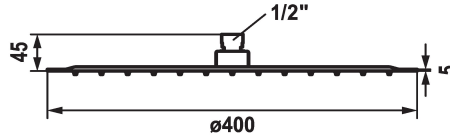

KWC PIATTO-X Shower head R

Modell-Linie: SHOWERCULTURE | 26.000.216.000
Duschar | Sprchové hlavice

KWC-No.

124497
chromeline, D 250

124499
chromeline, D 400

Diameter

D250

D400

- * Shower head KWC PIATTO -X R
- * Made of stainless steel
- * With ball joint
- * Cleaning-friendly faceplate

- * Connecting thread 1/2"
- * To be ordered separately:
- Bracket

Technical Data

A_Spout_Spray

19 l/min (3 bar)

Diameter

D400

ATT-KWC-FARBCODE

chromeline

Faucet_typ

Kopfbrause

G_Acoustic group