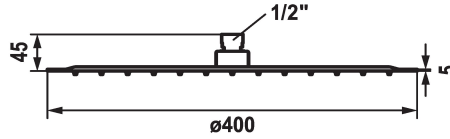

KWC PIATTO-X Shower head R

Modell-Linie: SHOWERCULTURE | 26.000.216.000
Armatura natryskowa | Głowice natryskowe

KWC-No.

124497
chromeline, D 250

124499
chromeline, D 400

średnicy

D250

D400

- * Shower head KWC PIATTO -X R
- * Made of stainless steel
- * With ball joint
- * Cleaning-friendly faceplate

- * Connecting thread 1/2"
- * To be ordered separately:
- Bracket

Dane techniczne

A_Spout_Spray

19 l/min (3 bar)

średnicy

D400

ATT-KWC-FARBCODE

chromeline

Faucet_typ

Kopfbrause

G_Acoustic group