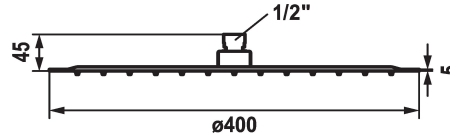

## KWC PIATTO-X Shower head R

Modell-Linie: SHOWERCULTURE | 26.000.216.000  
Showers | Shower heads

### Diameter

D250

D400

- \* Shower head KWC PIATTO -X R
- \* Made of stainless steel
- \* With ball joint
- \* Cleaning-friendly faceplate

- \* Connecting thread 1/2"
- \* To be ordered separately:  
- Bracket

### Technical Data

Flow rate

19 l/min (3 bar)

Diameter

D400

Color code

chromeline

Faucet\_typ

Shower head

Acoustic group

II

Energy label

D Mono battery 1.5 V

material

stainless steel