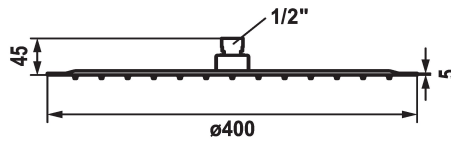

KWC PIATTO-X Shower head R

Modell-Linie: SHOWERCULTURE | 26.000.216.000
Showers | Shower heads

KWC-No.

124497
chromeline, D 250

124499
chromeline, D 400

Diameter

D250

D400

- * Shower head KWC PIATTO -X R
- * Made of stainless steel
- * With ball joint
- * Cleaning-friendly faceplate

- * Connecting thread 1/2"
- * To be ordered separately:
- Bracket

Technical Data

Flow rate

19 l/min (3 bar)

Diameter

D400

Color code

chromeline

Faucet_typ

Shower head

Acoustic group