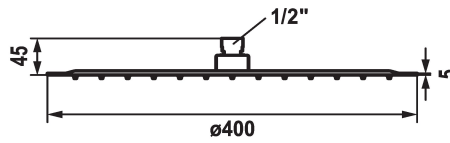

## KWC PIATTO-X Shower head R

Modell-Linie: SHOWERCULTURE | 26.000.216.000  
Showers | Shower heads

### Diameter

D250

D400

- \* Shower head KWC PIATTO -X R
- \* Made of stainless steel
- \* With ball joint
- \* Cleaning-friendly faceplate

- \* Connecting thread 1/2"
- \* To be ordered separately:  
- Bracket

### Technical Data

Flow rate

19 l/min (3 bar)

Diameter

D400

Color code

chrome

Faucet\_typ

Shower head

G\_Acoustic group

II

Energy Label

D Mono battery 1.5 V

material

stainless steel