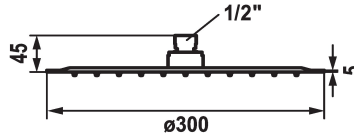

KWC PIATTO-X Shower head R

Modell-Linie: **SHOWERCULTURE | 26.000.215.000**
Duschar | Sprchové hlavice

KWC-No.

124498
chromeline, D 300

125184
matt black, D 300

125185
stainless steel, D 300

ATT-KWC-FARBCODE

chromeline

matt black

stainless steel

* Shower head KWC PIATTO -X R
* Made of stainless steel
* With ball joint
* Cleaning-friendly faceplate

* Connecting thread 1/2"
* To be ordered separately:
- Bracket

Technical Data

A_Spout_Spray

18 l/min (3 bar)

Diameter

D300

ATT-KWC-FARBCODE

chromeline

Faucet_typ