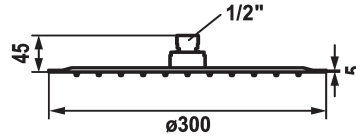

KWC PIATTO-X Shower head R

Modell-Linie: **SHOWERCULTURE | 26.000.215.000**
Armatura natryskowa | Glowice natryskowe

KWC-No.

124498
chromeline, D 300

125184
matt black, D 300

125185
stainless steel, D 300

ATT-KWC-FARBCODE

chromeline

matt black

stainless steel

* Shower head KWC PIATTO -X R
* Made of stainless steel
* With ball joint
* Cleaning-friendly faceplate

* Connecting thread 1/2"
* To be ordered separately:
- Bracket

Dane techniczne

A_Spout_Spray

18 l/min (3 bar)

średnicy

D300

ATT-KWC-FARBCODE

chromeline

Faucet_typ