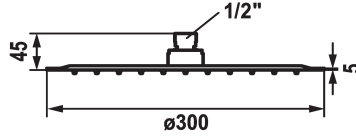

KWC PIATTO-X Shower head R

Modell-Linie: SHOWERCULTURE | 26.000.215.000
Suihkut ja suihkupaneelit | Suihkupäät

KWC-No.

124498
chromeline, D 300

125184
matt black, D 300

125185
stainless steel, D 300

ATT-KWC-FARBCODE

chromeline

matt black

stainless steel

* Shower head KWC PIATTO -X R
* Made of stainless steel
* With ball joint
* Cleaning-friendly faceplate

* Connecting thread 1/2"
* To be ordered separately:
- Bracket

Tekniset tiedot

A_Spout_Spray

Halkaisija

ATT-KWC-FARBCODE

Faucet_typ

G_Acoustic group

EnergyLabelCH

Materiaali