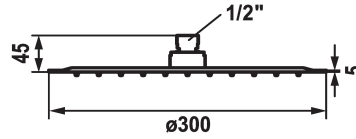

KWC PIATTO-X Shower head R

Modell-Linie: **SHOWERCULTURE** | 26.000.215.000
Showers | Shower heads

KWC-No.

124498
chromeline, D 300

125184
matt black, D 300

125185
stainless steel, D 300

Color code

chromeline

matt black

stainless steel

* Shower head KWC PIATTO -X R
* Made of stainless steel
* With ball joint
* Cleaning-friendly faceplate

* Connecting thread 1/2"
* To be ordered separately:
- Bracket

Technical Data

Flow rate

18 l/min (3 bar)

Diameter

D300

Color code

chromeline

Faucet_typ

Shower head