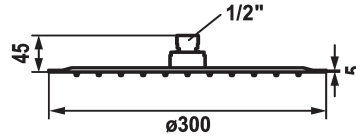

KWC PIATTO-X Shower head R

Modell-Linie: SHOWERCULTURE | 26.000.215.000
Showers | Shower heads

KWC-No.

124498
chromeline, D 300

125184
matt black, D 300

125185
stainless steel, D 300

Color code

chromeline

matt black

stainless steel

* Shower head KWC PIATTO -X R
* Made of stainless steel
* With ball joint
* Cleaning-friendly faceplate

* Connecting thread 1/2"
* To be ordered separately:
- Bracket

Technical Data

Flow rate	18 l/min (3 bar)
Diameter	D300
Color code	chromeline
Faucet_typ	Shower head
Acoustic group	II
Energy label	D Mono battery 1.5 V
material	stainless steel