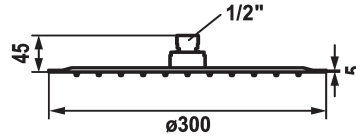

KWC PIATTO-X Shower head R

Modell-Linie: **SHOWERCULTURE** | 26.000.215.000
Sprchové armatury | Sprchové hlavice

KWC-No.

124498
chromeline, D 300

125184
matt black, D 300

125185
stainless steel, D 300

ATT-KWC-FARBCODE

chromeline

matt black

stainless steel

* Shower head KWC PIATTO -X R
* Made of stainless steel
* With ball joint
* Cleaning-friendly faceplate

* Connecting thread 1/2"
* To be ordered separately:
- Bracket