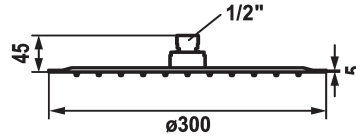

KWC PIATTO-X Shower head R

Modell-Linie: SHOWERCULTURE | 26.000.215.000
Sprchové armatury | Sprchové hlavice

KWC-No.

124498
chromeline, D 300

125184
matt black, D 300

125185
stainless steel, D 300

ATT-KWC-FARBCODE

chromeline

matt black

stainless steel

* Shower head KWC PIATTO -X R
* Made of stainless steel
* With ball joint
* Cleaning-friendly faceplate

* Connecting thread 1/2"
* To be ordered separately:
- Bracket