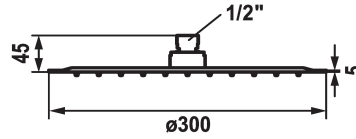

KWC PIATTO-X Shower head R

Modell-Linie: **SHOWERCULTURE** | 26.000.215.000
Showers | Shower heads

KWC-No.

124498
chromeline, D 300

125184
matt black, D 300

125185
stainless steel, D 300

Color code

chrome

matt black

stainless steel

* Shower head KWC PIATTO -X R
* Made of stainless steel
* With ball joint
* Cleaning-friendly faceplate

* Connecting thread 1/2"
* To be ordered separately:
- Bracket

Technical Data

Flow rate
Diameter
Color code
Faucet_typ
G_Acoustic group
Energy Label
material

18 l/min (3 bar)
D300
chrome
Shower head
II
D Mono battery 1.5 V
stainless steel