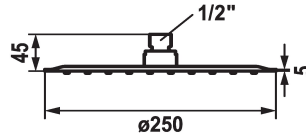

## KWC PIATTO-X Shower head R

Modell-Linie: SHOWERCULTURE | 26.000.214.000  
Duschar | Sprchové hlavice

### KWC-No.

**124497**  
chromeline, D 250

**124499**  
chromeline, D 400

### Diameter

D250

D400

- \* Shower head KWC PIATTO -X R
- \* Made of stainless steel
- \* With ball joint
- \* Cleaning-friendly faceplate

- \* Connecting thread 1/2"
- \* To be ordered separately:  
- Bracket

### Technical Data

A\_Spout\_Spray

18 l/min (3 bar)

Diameter

D250

ATT-KWC-FARBCODE

chromeline

Faucet\_typ