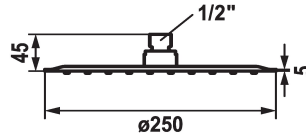

KWC PIATTO-X Shower head R

Modell-Linie: SHOWERCULTURE | 26.000.214.000
Suihkut ja suihkupaneelit | Suihkupäät

KWC-No.

124497
chromeline, D 250

124499
chromeline, D 400

Halkaisija

D250

D400

- * Shower head KWC PIATTO -X R
- * Made of stainless steel
- * With ball joint
- * Cleaning-friendly faceplate

- * Connecting thread 1/2"
- * To be ordered separately:
- Bracket

Tekniset tiedot

A_Spout_Spray

Halkaisija

ATT-KWC-FARBCODE

Faucet_typ

G_Acoustic group

EnergyLabelCH

Materiaali

IviCode

18 l/min (3 bar)