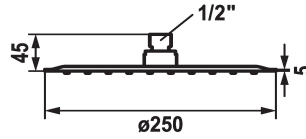

KWC PIATTO-X Shower head R

Modell-Linie: SHOWERCULTURE | 26.000.214.000
Showers | Shower heads

KWC-No.

124497
chromeline, D 250

124499
chromeline, D 400

Diameter

D250

D400

- * Shower head KWC PIATTO -X R
- * Made of stainless steel
- * With ball joint
- * Cleaning-friendly faceplate

- * Connecting thread 1/2"
- * To be ordered separately:
- Bracket

Technical Data

Flow rate

18 l/min (3 bar)

Diameter

D250

Color code

chromeline

Faucet_typ

Shower head

Acoustic group