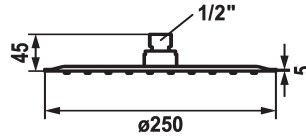

## KWC PIATTO-X Shower head R

Modell-Linie: SHOWERCULTURE | 26.000.214.000  
Showers | Shower heads

### KWC-No.

**124497**  
chromeline, D 250

**124499**  
chromeline, D 400

### Diameter

D250

D400

- \* Shower head KWC PIATTO -X R
- \* Made of stainless steel
- \* With ball joint
- \* Cleaning-friendly faceplate

- \* Connecting thread 1/2"
- \* To be ordered separately:
- Bracket

### Technical Data

Flow rate	18 l/min (3 bar)
Diameter	D250
Color code	chromeline
Faucet_typ	Shower head
Acoustic group	II
Energy label	D Mono battery 1.5 V
material	stainless steel