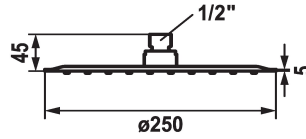

## KWC PIATTO-X Shower head R

Modell-Linie: SHOWERCULTURE | 26.000.214.000  
Showers | Shower heads

### Diameter

D250

D400

- \* Shower head KWC PIATTO -X R
- \* Made of stainless steel
- \* With ball joint
- \* Cleaning-friendly faceplate

- \* Connecting thread 1/2"
- \* To be ordered separately:  
- Bracket

### Technical Data

Flow rate

18 l/min (3 bar)

Diameter

D250

Color\_code

chrome

Faucet\_typ

Shower head

G\_Acoustic group

II

Energy Label

D Mono battery 1.5 V

material

stainless steel