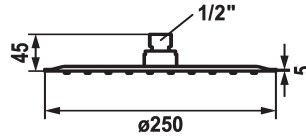

KWC PIATTO-X Shower head R

Modell-Linie: SHOWERCULTURE | 26.000.214.000
Sprchové armatury | Sprchové hlavice

KWC-No.

124497
chromeline, D 250

124499
chromeline, D 400

ATT-KWC-DURCHMESSER

D250

D400

- * Shower head KWC PIATTO -X R
- * Made of stainless steel
- * With ball joint
- * Cleaning-friendly faceplate

- * Connecting thread 1/2"
- * To be ordered separately:
- Bracket

Technické údaje

A_Spout_Spray

18 l/min (3 bar)

ATT-KWC-DURCHMESSER

D250

ATT-KWC-FARBCODE

chromeline

Faucet_typ

Kopfbrause

G_Acoustic group