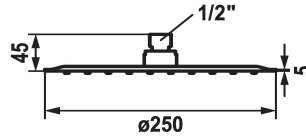

KWC PIATTO-X Shower head R

Modell-Linie: SHOWERCULTURE | 26.000.214.000
Showers | Shower heads

KWC-No.

124497
chromeline, D 250

124499
chromeline, D 400

Diameter

D250

D400

- * Shower head KWC PIATTO -X R
- * Made of stainless steel
- * With ball joint
- * Cleaning-friendly faceplate

- * Connecting thread 1/2"
- * To be ordered separately:
- Bracket

Technical Data

Flow rate

18 l/min (3 bar)

Diameter

D250

Color code

chrome

Faucet_typ

Shower head

G_Acoustic group