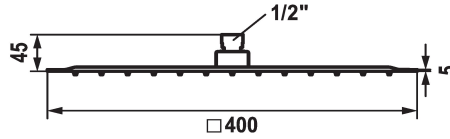

## KWC PIATTO -X Shower head Q

Modell-Linie: SHOWERCULTURE | 26.000.206.000  
Duschar | Sprchové hlavice

### KWC-No.

**124494**  
chromeline, D 250x250

**124496**  
chromeline, D 400x400

### Diameter

D250-Q

D400-Q

- \* Shower head KWC PIATTO -X Q
- \* Made of stainless steel
- \* With ball joint
- \* Cleaning-friendly faceplate

- \* Connecting thread 1/2"
- \* To be ordered separately:  
- Bracket

### Technical Data

A\_Spout\_Spray

19.5 l/min (3 bar)

Diameter

D400-Q

ATT-KWC-FARBCODE

chromeline

Faucet\_typ