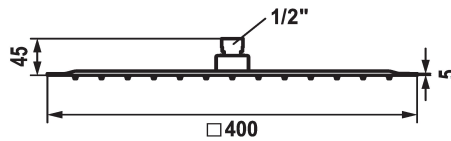

KWC PIATTO -X Shower head Q

Modell-Linie: SHOWERCULTURE | 26.000.206.000
Armatura natryskowa | Głowice natryskowe

KWC-No.

124494
chromeline, D 250x250

124496
chromeline, D 400x400

średnicy

D250-Q

D400-Q

- * Shower head KWC PIATTO -X Q
- * Made of stainless steel
- * With ball joint
- * Cleaning-friendly faceplate

- * Connecting thread 1/2"
- * To be ordered separately:
- Bracket

Dane techniczne

A_Spout_Spray

19.5 l/min (3 bar)

średnicy

D400-Q

ATT-KWC-FARBCODE

chromeline

Faucet_typ

Kopfbrause

G_Acoustic group