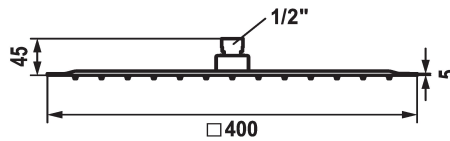

KWC PIATTO -X Shower head Q

Modell-Linie: **SHOWERCULTURE | 26.000.206.000**
Suihkut ja suihkupaneelit | Suihkupäät

KWC-No.

124494
chromeline, D 250x250

124496
chromeline, D 400x400

Halkaisija

D250-Q

D400-Q

* Shower head KWC PIATTO -X Q
* Made of stainless steel
* With ball joint
* Cleaning-friendly faceplate

* Connecting thread 1/2"
* To be ordered separately:
- Bracket

Tekniset tiedot

A_Spout_Spray

Halkaisija