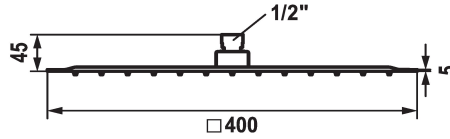

KWC PIATTO -X Shower head Q

Modell-Linie: SHOWERCULTURE | 26.000.206.000
Showers | Shower heads

KWC-No.

124494
chromeline, D 250x250

124496
chromeline, D 400x400

Diameter

250 x 250

400 x 400

- * Shower head KWC PIATTO -X Q
- * Made of stainless steel
- * With ball joint
- * Cleaning-friendly faceplate

- * Connecting thread 1/2"
- * To be ordered separately:
- Bracket

Technical Data

| | |
|------------------------------|----------------------|
| Flow rate | 19.5 l/min (3 bar) |
| Diameter | 400 x 400 |
| Color code | chromeline |
| Faucet_typ | Shower head |
| Acoustic group | II |
| Spray outlet: Acoustic group | II |
| Energy label | D Mono battery 1.5 V |
| material | stainless steel |