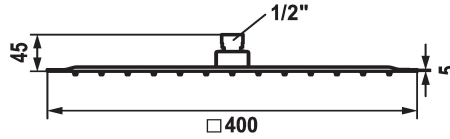

## KWC PIATTO -X Shower head Q

Modell-Linie: SHOWERCULTURE | 26.000.206.000  
Showers | Shower heads

### KWC-No.

**124494**  
chromeline, D 250x250

**124496**  
chromeline, D 400x400

### Diameter

250 x 250

400 x 400

- \* Shower head KWC PIATTO -X Q
- \* Made of stainless steel
- \* With ball joint
- \* Cleaning-friendly faceplate

- \* Connecting thread 1/2"
- \* To be ordered separately:
- Bracket

### Technical Data

Flow rate	19.5 l/min (3 bar)
Diameter	400 x 400
Color code	chromeline
Faucet_typ	Shower head
Acoustic group	II
Spray outlet: Acoustic group	II
Energy label	D Mono battery 1.5 V
material	stainless steel