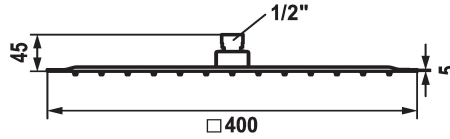

## KWC PIATTO -X Shower head Q

Modell-Linie: SHOWERCULTURE | 26.000.206.000  
Showers | Shower heads

### KWC-No.

**124494**  
chromeline, D 250x250

**124496**  
chromeline, D 400x400

### Diameter

250 x 250

400 x 400

- \* Shower head KWC PIATTO -X Q
- \* Made of stainless steel
- \* With ball joint
- \* Cleaning-friendly faceplate

- \* Connecting thread 1/2"
- \* To be ordered separately:
- Bracket

### Technical Data

Flow rate	19.5 l/min (3 bar)
Diameter	400 x 400
Color code	chrome
Faucet_typ	Shower head
G_Acoustic_group	II
G_Acoustic_group_Shower_outlet	II
Energy Label	D Mono battery 1.5 V
material	stainless steel