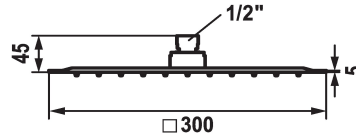

KWC PIATTO -X Shower head Q

Modell-Linie: **SHOWERCULTURE | 26.000.205.000**
Duschar | Sprchové hlavice

KWC-No.

124495
chromeline, D 300x300

125551
matt black, 300x300

125186
stainless steel, D 300x300

ATT-KWC-FARBCODE

chromeline

matt black

stainless steel

* Shower head KWC PIATTO -X Q
* Made of stainless steel
* With ball joint
* Cleaning-friendly faceplate

* Connecting thread 1/2"
* To be ordered separately:
- Bracket

Technical Data

A_Spout_Spray

Diameter

ATT-KWC-FARBCODE

Faucet_typ

G_Acoustic group

EnergyLabelCH

Material