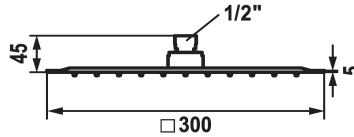

KWC PIATTO -X Shower head Q

Modell-Linie: SHOWERCULTURE | 26.000.205.000
Showers | Shower heads

KWC-No.

124495
chromeline, D 300x300

125551
matt black, 300x300

125186
stainless steel, D 300x300

Color code

chromeline

matt black

stainless steel

* Shower head KWC PIATTO -X Q
* Made of stainless steel
* With ball joint
* Cleaning-friendly faceplate

* Connecting thread 1/2"
* To be ordered separately:
- Bracket

Technical Data

Flow rate	18 l/min (3 bar)
Diameter	300 x 300
Color code	chromeline
Faucet_typ	Shower head
Acoustic group	II
Energy label	D Mono battery 1.5 V
material	stainless steel