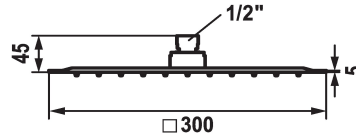

KWC PIATTO -X Shower head Q

Modell-Linie: **SHOWERCULTURE | 26.000.205.000**
Showers | Shower heads

KWC-No.

124495
chromeline, D 300x300

125551
matt black, 300x300

125186
stainless steel, D 300x300

Color code

chrome

matt black

stainless steel

* Shower head KWC PIATTO -X Q
* Made of stainless steel
* With ball joint
* Cleaning-friendly faceplate

* Connecting thread 1/2"
* To be ordered separately:
- Bracket

Technical Data

Flow rate	18 l/min (3 bar)
Diameter	300 x 300
Color code	chrome
Faucet_typ	Shower head
G_Acoustic group	II
Energy Label	D Mono battery 1.5 V
material	stainless steel