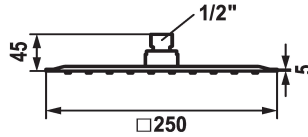

## KWC PIATTO -X Shower head Q

Modell-Linie: SHOWERCULTURE | 26.000.204.000  
Duschar | Sprchové hlavice

### KWC-No.

**124494**  
chromeline, D 250x250

**124496**  
chromeline, D 400x400

### Diameter

D250-Q

D400-Q

- \* Shower head KWC PIATTO -X Q
- \* Made of stainless steel
- \* With ball joint
- \* Cleaning-friendly faceplate

- \* Connecting thread 1/2"
- \* To be ordered separately:  
- Bracket

### Technical Data

A\_Spout\_Spray

18 l/min (3 bar)

Diameter

D250-Q

ATT-KWC-FARBCODE

chromeline

Faucet\_typ