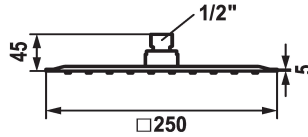

KWC PIATTO -X Shower head Q

Modell-Linie: SHOWERCULTURE | 26.000.204.000
Showers | Shower heads

KWC-No.

124494
chromeline, D 250x250

124496
chromeline, D 400x400

Diameter

250 x 250

400 x 400

- * Shower head KWC PIATTO -X Q
- * Made of stainless steel
- * With ball joint
- * Cleaning-friendly faceplate

- * Connecting thread 1/2"
- * To be ordered separately:
- Bracket

Technical Data

Flow rate	18 l/min (3 bar)
Diameter	250 x 250
Color code	chromeline
Faucet_typ	Shower head
Acoustic group	II
Energy label	D Mono battery 1.5 V
material	stainless steel