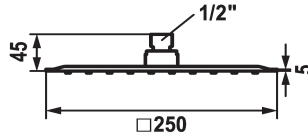

KWC PIATTO -X Shower head Q

Modell-Linie: SHOWERCULTURE | 26.000.204.000
Showers | Shower heads

KWC-No.

124494
chromeline, D 250x250

124496
chromeline, D 400x400

Diameter

250 x 250

400 x 400

- * Shower head KWC PIATTO -X Q
- * Made of stainless steel
- * With ball joint
- * Cleaning-friendly faceplate

- * Connecting thread 1/2"
- * To be ordered separately:
- Bracket

Technical Data

Flow rate	18 l/min (3 bar)
Diameter	250 x 250
Color code	chrome
Faucet_typ	Shower head
G_Acoustic group	II
Energy Label	D Mono battery 1.5 V
material	stainless steel