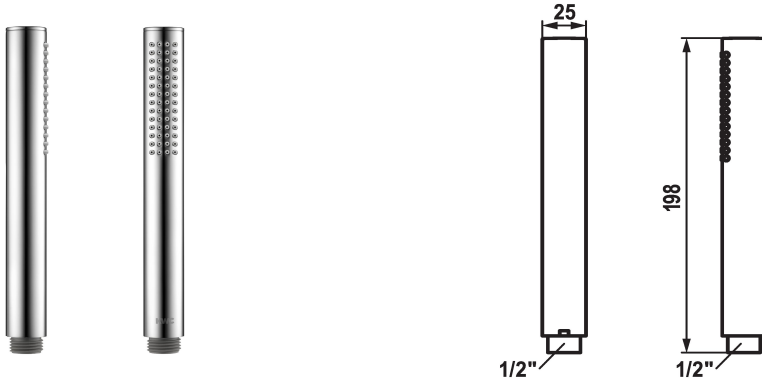

## KWC FIT-X Baton shower slim

Modell-Linie: FIT-X | 26.000.103.000  
Duschar | Duschar

### KWC-No.

**124493**  
chromeline

**125187**  
matt black

**125188**  
stainless steel

### ATT-KWC-FARBCODE

chromeline

matt black

stainless steel

\* Baton shower KWC FIT-X slim  
\* Made of brass  
\* TouchProtect - anti-scald protection thanks to the "double skin"

principle  
\* Cleaning-friendly faceplate  
\* Connecting thread 1/2"

### Technical Data

A\_Spout\_Spray

8 l/min (3 bar)

Connection

G1/2"

ATT-KWC-FARBCODE

chromeline

Faucet\_typ