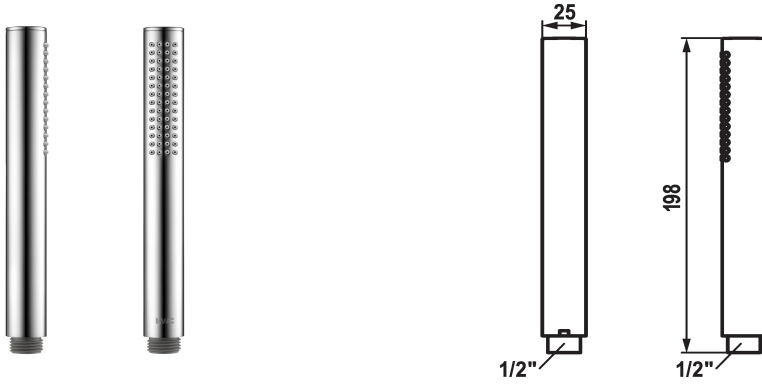

KWC FIT-X Baton shower slim

Modell-Linie: FIT-X | 26.000.103.000
Armatura natryskowa | Armatura natryskowa

KWC-No.

124493
chromeline

125187
matt black

125188
stainless steel

ATT-KWC-FARBCODE

chromeline

matt black

stainless steel

* Baton shower KWC FIT-X slim
* Made of brass
* TouchProtect - anti-scald protection thanks to the "double skin"

principle
* Cleaning-friendly faceplate
* Connecting thread 1/2"

Dane techniczne

A_Spout_Spray

Connection

ATT-KWC-FARBCODE

Faucet_typ

ATT-KWC-STRAHLART

G_Acoustic group

EnergyLabelCH

Material

8 l/min (3 bar)

G1/2"

chromeline

Handbrause

fitJet

I

B