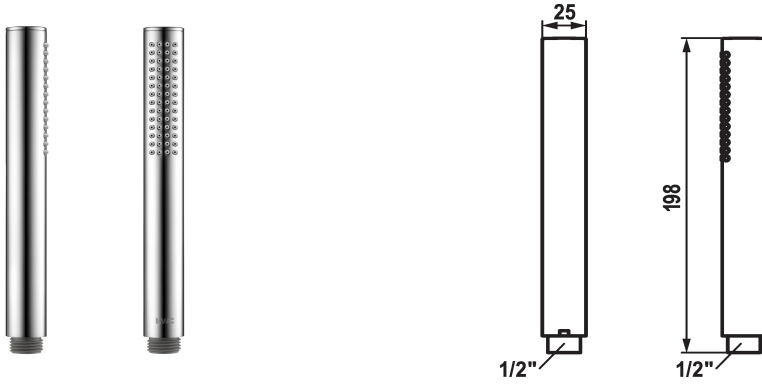

KWC FIT-X Baton shower slim

Modell-Linie: FIT-X | 26.000.103.000
Suihkut ja suihkupaneelit | Suihkut ja suihkupaneelit

KWC-No.

124493
chromeline

125187
matt black

125188
stainless steel

Värikoodi

chromeline

matt black

stainless steel

* Baton shower KWC FIT-X slim
* Made of brass
* TouchProtect - anti-scald protection thanks to the "double skin"

principle
* Cleaning-friendly faceplate
* Connecting thread 1/2"

Tekniset tiedot

A_Spout_Spray

Connection

Värikoodi

Faucet_typ

ATT-KWC-STRAHLART

G_Acoustic group

EnergyLabelCH

Materiaali

lviCode

8 l/min (3 bar)

G1/2"

chromeline

Handbrause

fitJet

I