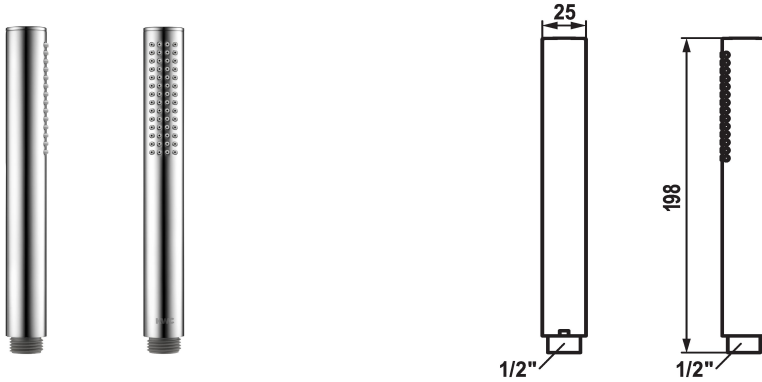

KWC FIT-X Baton shower slim

Modell-Linie: FIT-X | 26.000.103.000
Showers | Hand showers

KWC-No.

124493
chromeline

125187
matt black

125188
stainless steel

Color code

chromeline

matt black

stainless steel

* Baton shower KWC FIT-X slim
* Made of brass
* TouchProtect - anti-scald protection thanks to the "double skin"

principle
* Cleaning-friendly faceplate
* Connecting thread 1/2"

Technical Data

Flow rate

8 l/min (3 bar)

Connection

G 1/2"

Color code

chromeline

Faucet_typ

Hand shower

Spray type

fitJet

Acoustic group

I

Energy label

B

material