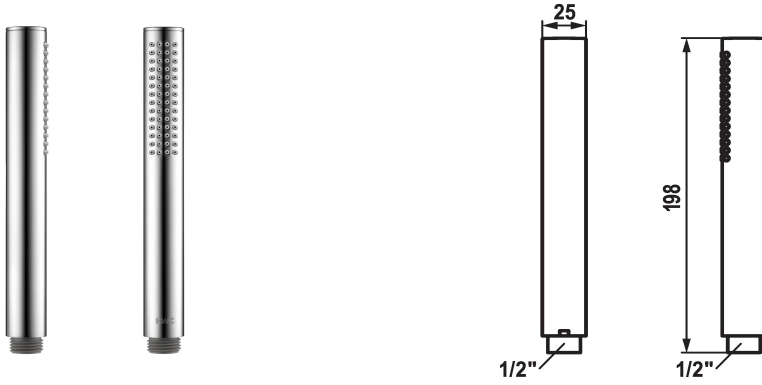

KWC FIT-X Baton shower slim

Modell-Linie: FIT-X | 26.000.103.000
Showers | Hand showers

KWC-No.

124493
chromeline

125187
matt black

125188
stainless steel

Color code

chromeline

matt black

stainless steel

* Baton shower KWC FIT-X slim
* Made of brass
* TouchProtect - anti-scald protection thanks to the "double skin"

principle
* Cleaning-friendly faceplate
* Connecting thread 1/2"

Technical Data

Flow rate

8 l/min (3 bar)

Connection

G 1/2"

Color code

chromeline

Faucet_type

Hand shower

Spray type

fitJet

Acoustic group

I

Energy label

B

material