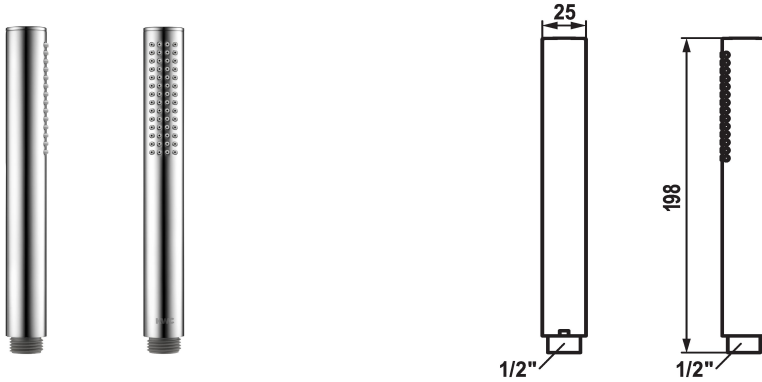

KWC FIT-X Baton shower slim

Modell-Linie: FIT-X | 26.000.103.000
Sprchové armatury | Sprchové armatury

KWC-No.

124493
chromeline

125187
matt black

125188
stainless steel

ATT-KWC-FARBCODE

chromeline

matt black

stainless steel

* Baton shower KWC FIT-X slim
* Made of brass
* TouchProtect - anti-scald protection thanks to the "double skin"

principle
* Cleaning-friendly faceplate
* Connecting thread 1/2"

Technické údaje

A_Spout_Spray

Connection

ATT-KWC-FARBCODE

Faucet_typ

ATT-KWC-STRAHLART

G_Acoustic group

EnergyLabelCH

Materiál

8 l/min (3 bar)

G1/2"

chromeline

Handbrause

fitJet

I

B