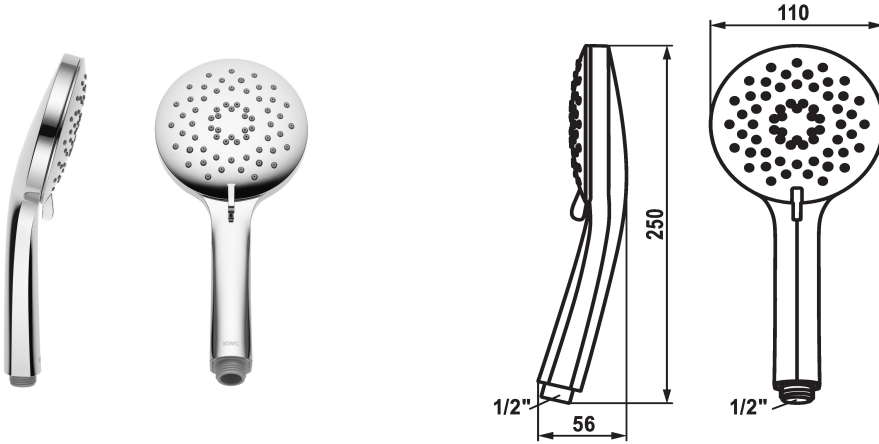

KWC FIT-X Hand shower trio

Modell-Linie: FIT-X | 26.000.119.000
Armatura natryskowa | Armatura natryskowa

KWC-No.

124492
chromeline

* Hand shower KWC FIT -X trio
* TouchProtect - anti-scald protection thanks to the "double skin" principle

* Cleaning-friendly faceplate
* Connecting thread 1/2"

Dane techniczne

A_Spout_Spray
Connection
ATT-KWC-FARBCODE
Faucet_typ
ATT-KWC-STRAHLART
G_Acoustic group
Material

8 l/min (3 bar)
G1/2"
chromeline
Handbrause
Spray, Swirl- & Mix spray
I
KUNSTSTOFF