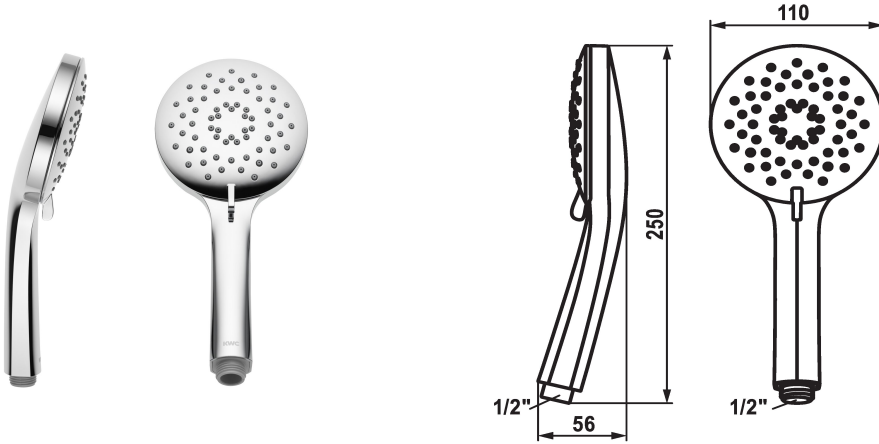

KWC FIT-X Hand shower trio

Modell-Linie: FIT-X | 26.000.119.000
Showers | Hand showers

KWC-No.

124492
chromeline

* Hand shower KWC FIT -X trio
* TouchProtect - anti-scald protection thanks to the "double skin" principle

* Cleaning-friendly faceplate
* Connecting thread 1/2"

Technical Data

Flow rate
Connection
Color code
Faucet_typ
Spray type
Acoustic group
material

8 l/min (3 bar)
G 1/2"
chromeline
Hand shower
Spray, Swirl- & Mix spray
I
Plastic