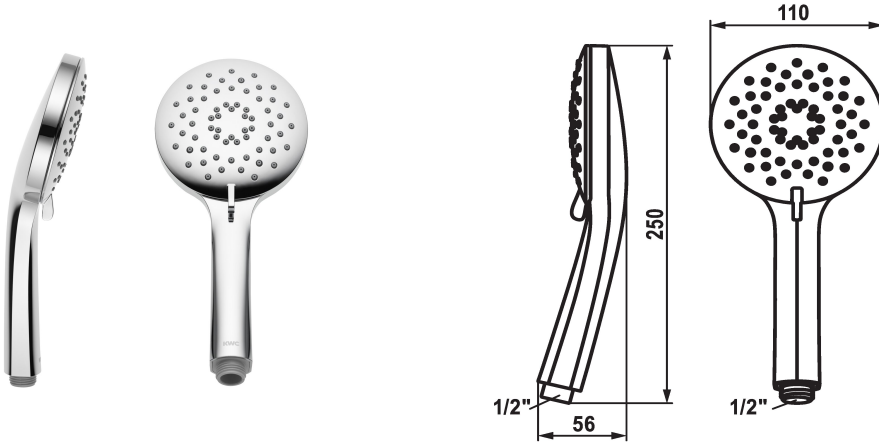

KWC FIT-X Hand shower trio

Modell-Linie: FIT-X | 26.000.119.000
Showers | Hand showers

KWC-No.

124492
chromeline

* Hand shower KWC FIT -X trio
* TouchProtect - anti-scald protection thanks to the "double skin" principle

* Cleaning-friendly faceplate
* Connecting thread 1/2"

Technical Data

Flow rate
Connection
Color code
Faucet_typ
Spray_type
G_Acoustic group
material

8 l/min (3 bar)
G 1/2"
chrome
Hand shower
Spray, Swirl- & Mix spray
I
Plastic