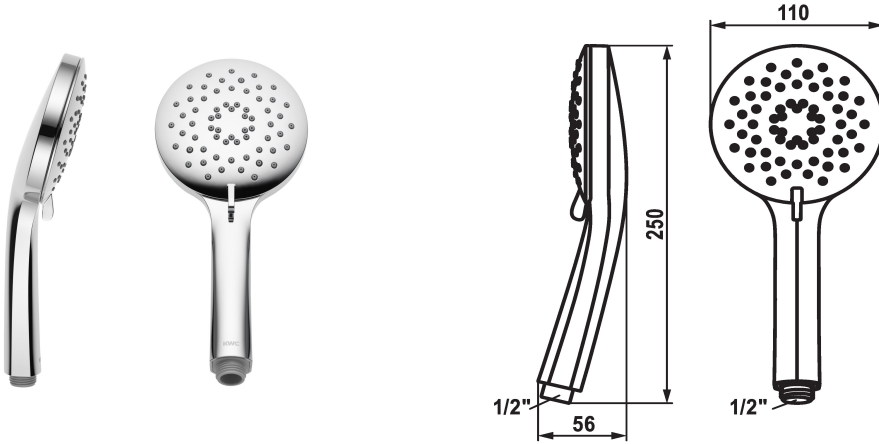

KWC FIT-X Hand shower trio

Modell-Linie: FIT-X | 26.000.119.000
Showers | Hand showers

KWC-No.

124492
chromeline

* Hand shower KWC FIT -X trio
* TouchProtect - anti-scald protection thanks to the "double skin" principle

* Cleaning-friendly faceplate
* Connecting thread 1/2"

Technical Data

Flow rate
Connection
Color code
Faucet_typ
Spray_type
G_Acoustic group
material

8 l/min (3 bar)
G 1/2"
chrome
Hand shower
Spray, Swirl- & Mix spray
I
Plastic