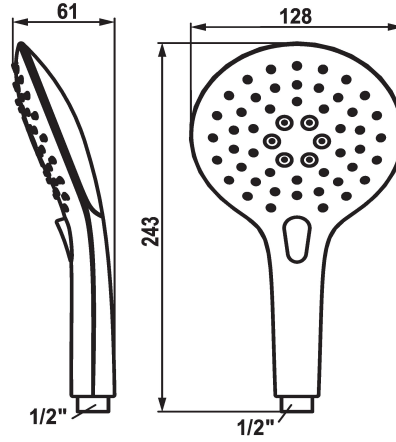

KWC CHOICE-E Hand shower

Modell-Linie: CHOICE | 26.000.117.000
Duschar | Duschar

KWC-No.

124490
chromeline

* Hand shower KWC CHOICE -E
* TouchProtect - anti-scald protection thanks to the "double skin" principle

* Cleaning-friendly faceplate
* Connecting thread 1/2"

Technical Data

| |
|-------------------|
| A_Spout_Spray |
| Connection |
| ATT-KWC-FARBCODE |
| Faucet_typ |
| ATT-KWC-STRAHLART |
| G_Acoustic group |
| Material |

| |
|-------------------------|
| 8 l/min (3 bar) |
| G1/2" |
| chromeline |
| Handbrause |
| Spray, Eco- & Mix spray |
| I |
| KUNSTSTOFF |